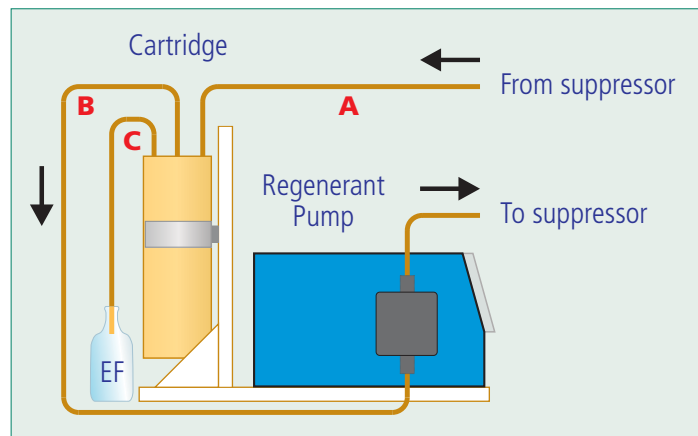

Plumbing Diagrams for the CARS™ System During Cartridge Change and Normal Operation

Loading of ULB regenerant solution after cartridge change.

During normal operation with the SAMS™ suppressor.

ULB = Ultra-low Background Regenerant Solution; EF = Expansion Flask (optional equipment).
Red letters represent connecting tubing designations in the CARS instructions for use.