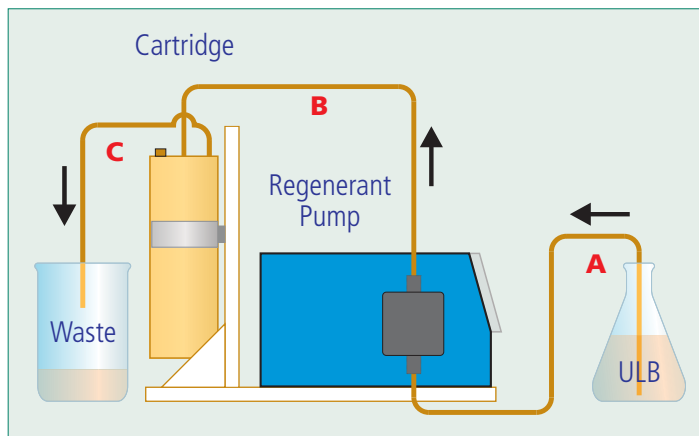

Plumbing Diagrams for the CARS™ System During Cartridge Change and Normal Operation

Loading of ULB regenerant solution after cartridge change.

During normal operation with the SAMS™ suppressor.

ULB = Ultra-low Background Regenerant Solution; EF = Expansion Flask (optional equipment).
Red letters represent connecting tubing designations in the CARS instructions for use.